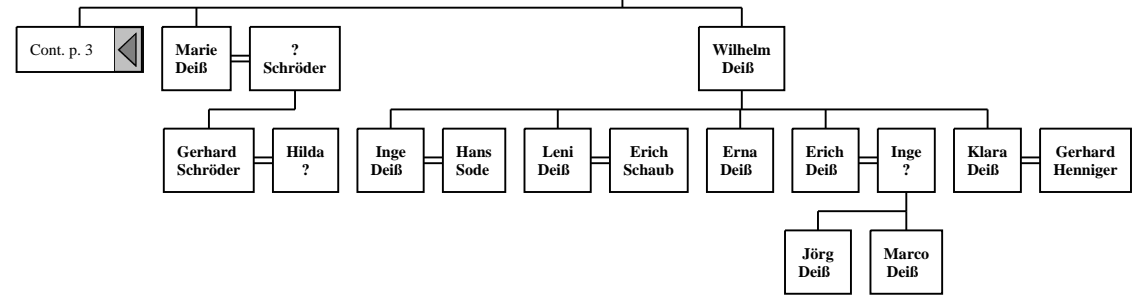

Descendants of / Nachfahren von Hans Heinrich Deust

Georg Deiß
Born: 29 Juli 1871
Died: 11 März 1940

Clara Elise Margarethe Iffland
Born: 23 Februar 1877

4th Great-Grandchildren

5th Great-Grandchildren

6th Great-Grandchildren