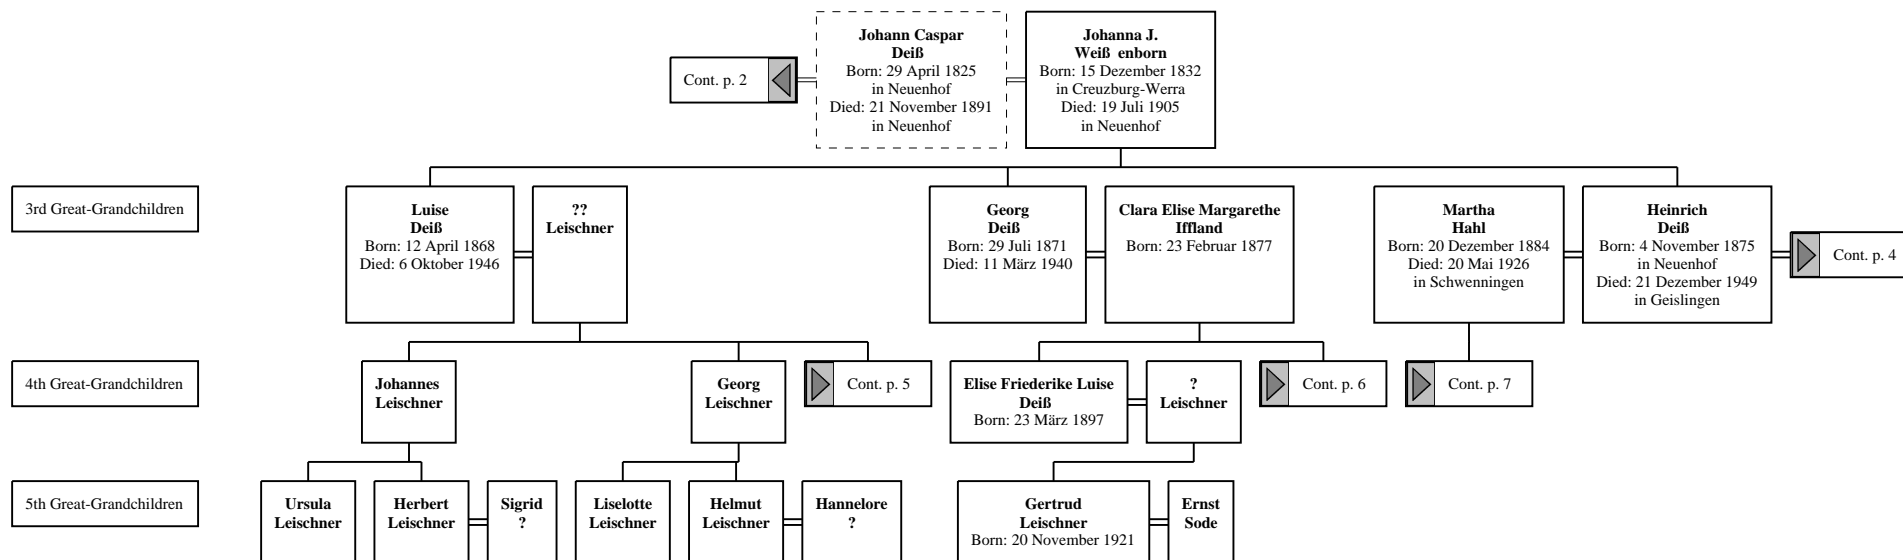

Descendants of / Nachfahren von Hans Heinrich Deust

Children

Grandchildren

Great-Grandchildren

2nd Great-Grandchildren

3rd Great-Grandchildren

Descendants of / Nachfahren von Hans Heinrich Deust

Descendants of / Nachfahren von Hans Heinrich Deust

Descendants of / Nachfahren von Hans Heinrich Deust

**Luise
DeiB**
Born: 12 April 1868
Died: 6 Oktober 1946

==

**??
Leischner**

4th Great-Grandchildren

5th Great-Grandchildren

Descendants of / Nachfahren von Hans Heinrich Deust

5th Great-Grandchildren

6th Great-Grandchildren