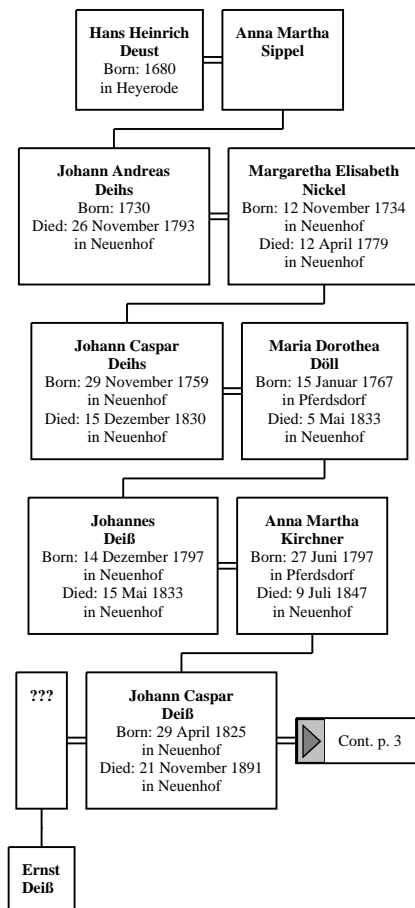

Descendants of / Nachfahren von Hans Heinrich Deust

Children

Grandchildren

Great-Grandchildren

2nd Great-Grandchildren

3rd Great-Grandchildren

Descendants of / Nachfahren von Hans Heinrich Deust

Descendants of / Nachfahren von Hans Heinrich Deust

Descendants of / Nachfahren von Hans Heinrich Deust

**Luise
DeiB**
Born: 12 April 1868
Died: 6 Oktober 1946

==

**??
Leischner**

4th Great-Grandchildren

5th Great-Grandchildren

Descendants of / Nachfahren von Hans Heinrich Deust

Georg Deiß
 Born: 29 Juli 1871
 Died: 11 März 1940

Clara Elise Margarethe Iffland
 Born: 23 Februar 1877

4th Great-Grandchildren

5th Great-Grandchildren

6th Great-Grandchildren

Descendants of / Nachfahren von Hans Heinrich Deust

5th Great-Grandchildren

6th Great-Grandchildren