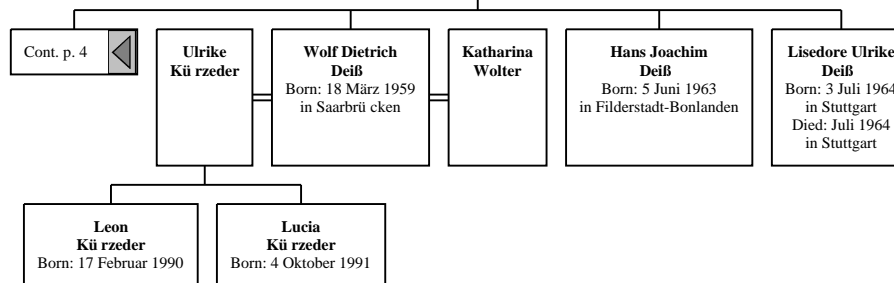

4th Great-Grandchildren

5th Great-Grandchildren

6th Great-Grandchildren

Descendants of / Nachfahren von Hans Heinrich Deust

**Stegfried
Deiß**
Born: 16 Oktober 1927
in Tuttlingen

**Waltraud
Banzhaf**
Born: 3 Mai 1920
Died: 29 Februar 1996