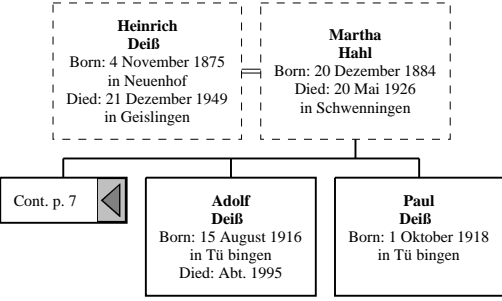

Descendants of / Nachfahren von Hans Heinrich Deust

4th Great-Grandchildren

Cont. p. 7