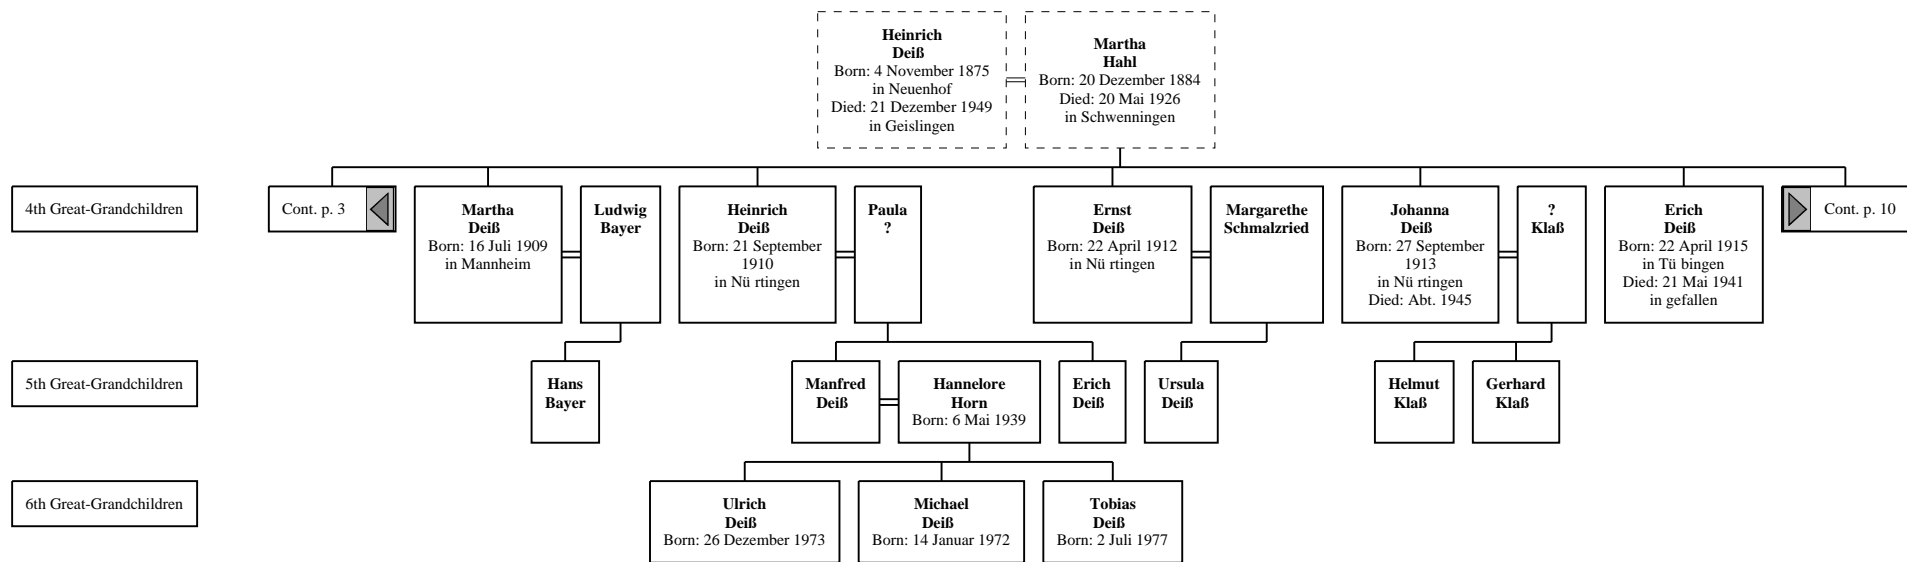

Descendants of / Nachfahren von Hans Heinrich Deust

**Luise
DeiB**
Born: 12 April 1868
Died: 6 Oktober 1946

==

**??
Leischner**

4th Great-Grandchildren

5th Great-Grandchildren

Descendants of / Nachfahren von Hans Heinrich Deust

Georg Deiß
 Born: 29 Juli 1871
 Died: 11 März 1940

Clara Elise Margarethe Iffland
 Born: 23 Februar 1877

4th Great-Grandchildren

5th Great-Grandchildren

6th Great-Grandchildren

Descendants of / Nachfahren von Hans Heinrich Deust