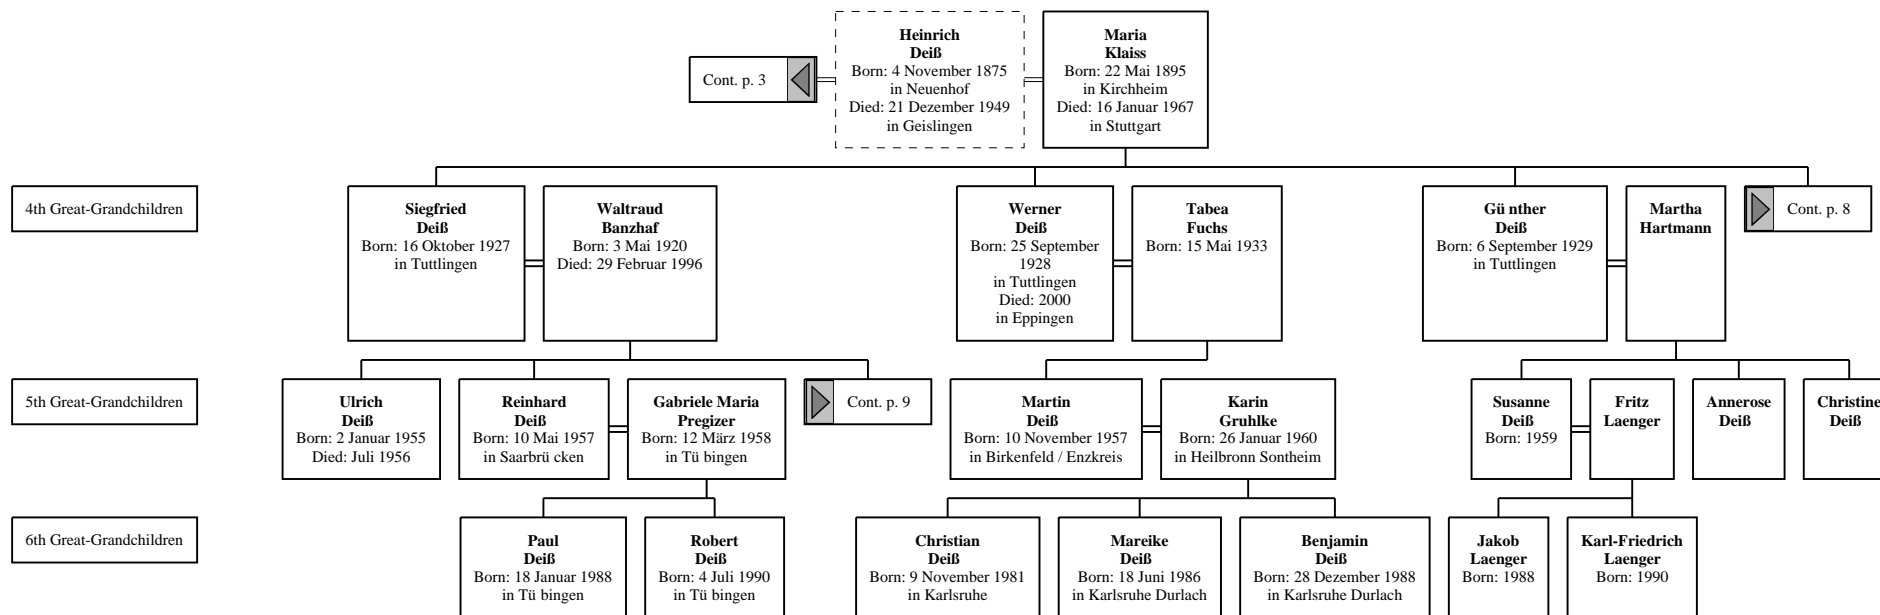

Descendants of / Nachfahren von Hans Heinrich Deust

Children

Grandchildren

Great-Grandchildren

2nd Great-Grandchildren

3rd Great-Grandchildren

Descendants of / Nachfahren von Hans Heinrich Deust

Descendants of / Nachfahren von Hans Heinrich Deust

Descendants of / Nachfahren von Hans Heinrich Deust

**Luise
DeiB**
Born: 12 April 1868
Died: 6 Oktober 1946

==

**??
Leischner**

4th Great-Grandchildren

5th Great-Grandchildren

Descendants of / Nachfahren von Hans Heinrich Deust

Georg Deiß
 Born: 29 Juli 1871
 Died: 11 März 1940

Clara Elise Margarethe Iffland
 Born: 23 Februar 1877

4th Great-Grandchildren

5th Great-Grandchildren

6th Great-Grandchildren

Descendants of / Nachfahren von Hans Heinrich Deust

5th Great-Grandchildren

6th Great-Grandchildren