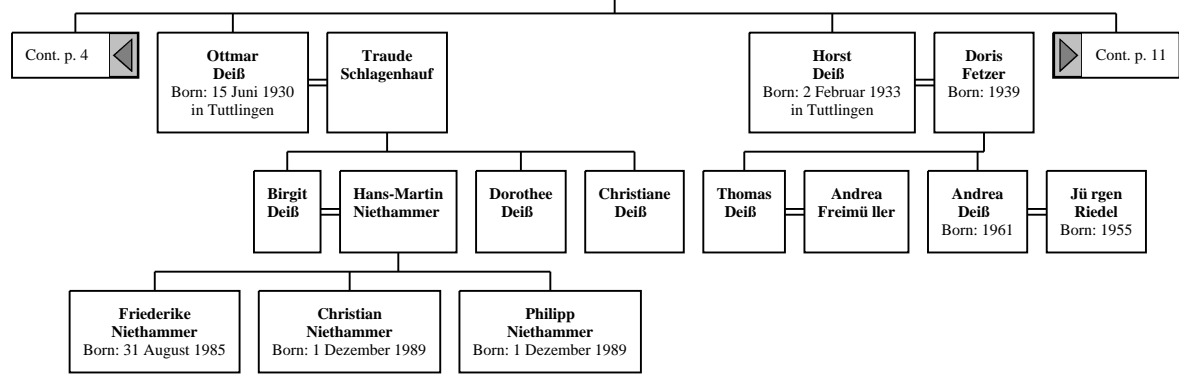

Descendants of / Nachfahren von Hans Heinrich Deust

Heinrich Deiß
 Born: 4 November 1875
 in Neuenhof
 Died: 21 Dezember 1949
 in Geislingen

Maria Klaiss
 Born: 22 Mai 1895
 in Kirchheim
 Died: 16 Januar 1967
 in Stuttgart

4th Great-Grandchildren

5th Great-Grandchildren

6th Great-Grandchildren

Descendants of / Nachfahren von Hans Heinrich Deust

**Stegfried
Deiß**
Born: 16 Oktober 1927
in Tuttlingen

**Waltraud
Banzhaf**
Born: 3 Mai 1920
Died: 29 Februar 1996